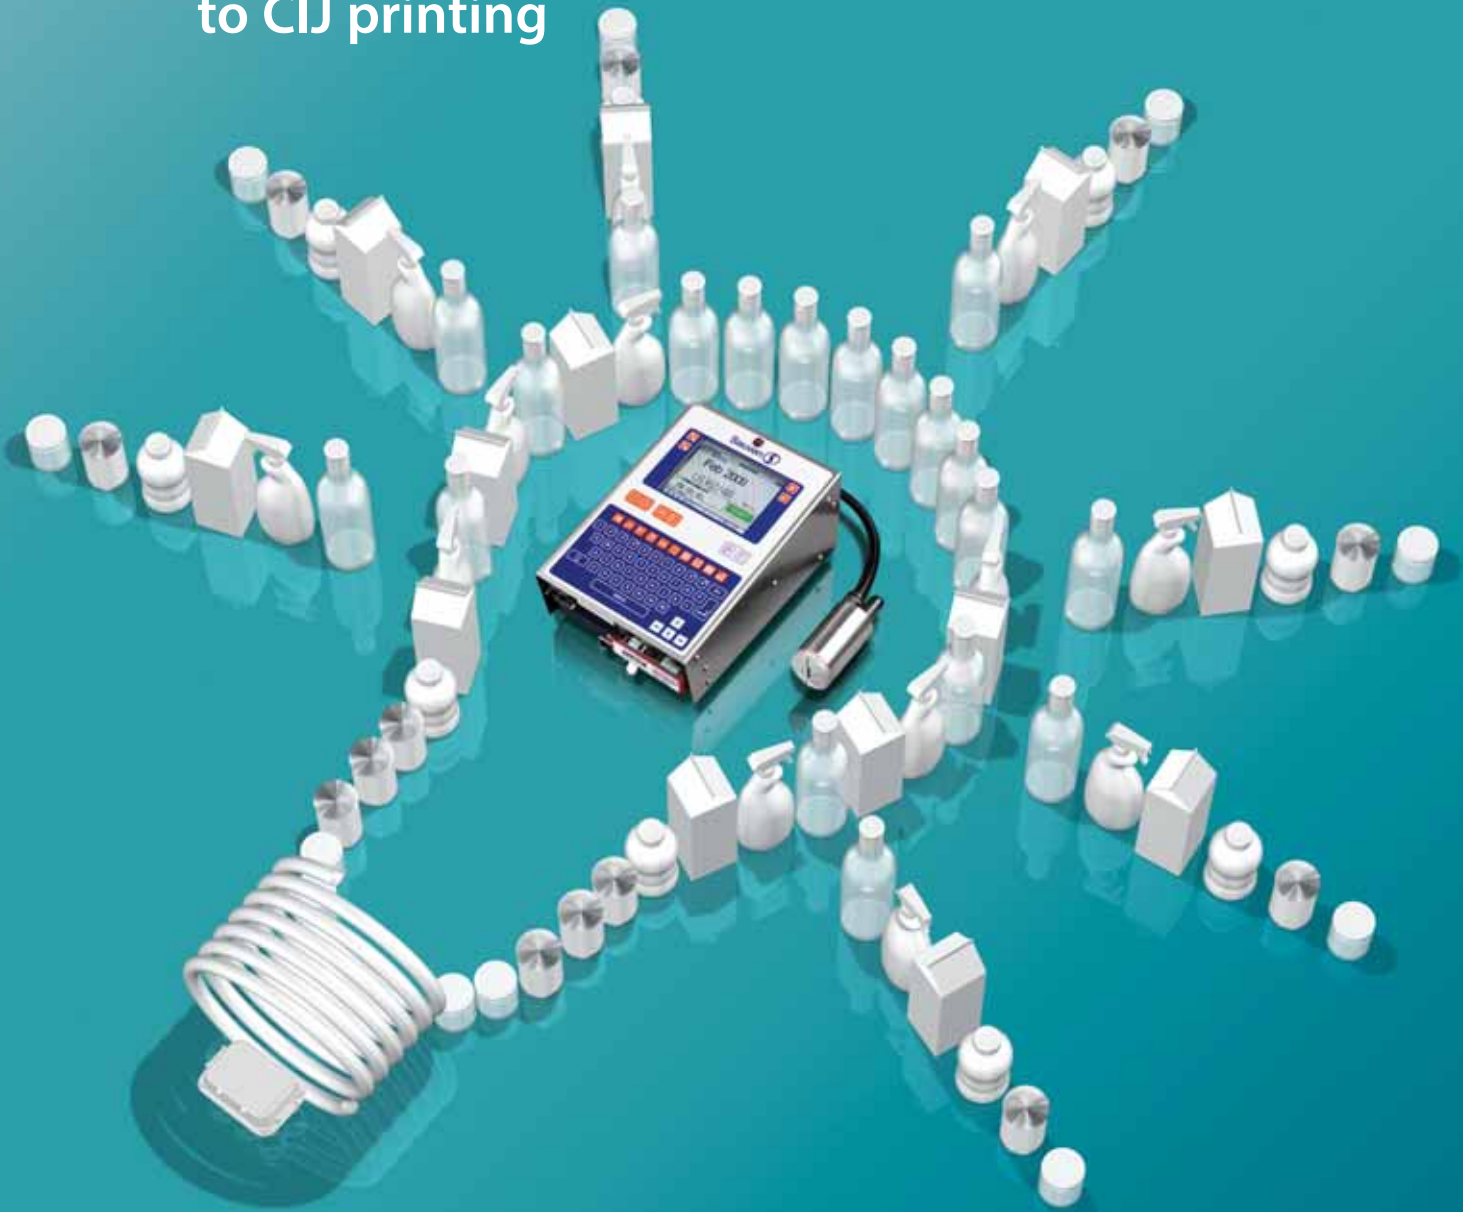

Sauven6000RPlus

The
smart alternative
to CIJ printing

Smart thinking: *Smart printing*

Sauven

www.sauven-marking.com