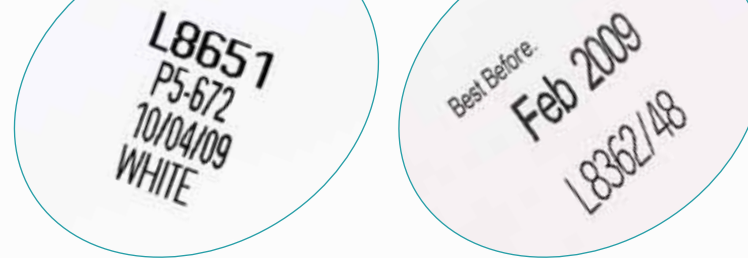

The Sauven 6000RPlus has been designed as a very simple ink jet printer but with the ability to print from one to eight lines of code and input your own font styles and graphics. There is no need to choose which model, it is all standard on the 6000RPlus.

Smart thinking: *Smart printing*

No costly maintenance contracts

The 6000RPlus is manufactured with minimal components to give maximum reliability. No pumps, no valves, no compressed air, no droplet charging and no air filters means low maintenance.

That is smart thinking!

Lowest cost per print

The piezo technology used in the 6000RPlus only needs a single sealed ink cartridge and does not require additional make-up solvent. This substantially reduces operating costs.

That is smart printing!

Operator confidence

Unique to this printer, the 6000RPlus has the option to select from three different levels of message programming and editing, from very easy and basic to multi functional programming.

That is smart thinking!

Production friendly inks

For applications in the food, beverage, cosmetics, household goods, industrial and extrusion markets, we have highly quality controlled inks that are virtually odourless and are *not* M.E.K based. We can even offer a white ink for those black surfaced products.

That is smart printing!

Proven technology

Uses the same high resolution print head as proven in the original Sauven 6000R where many thousands have been successfully sold worldwide.

Easy to use

A large colour graphic screen and WYSIWYG display combined with pictorial action keys makes message editing and programming really easy.

Consistent print performance

An auto* shutter on the print head ensures the print remains perfect in continuous or intermittent applications and harsh environments, without operator intervention.

* Optional manual shutter available.

Start/Stop

Fast reliable start-up and no shut down procedure required.

Compact printer

A full featured printer contained in a stainless steel housing. Easily moveable between production lines.

System integration

Integrate to a factory network system or connect to industrial scanners, encoders, check weighers or other equipment as required.

Sealed ink cartridge

An integral and replaceable ink cartridge maintains a clean ink system free of contamination.